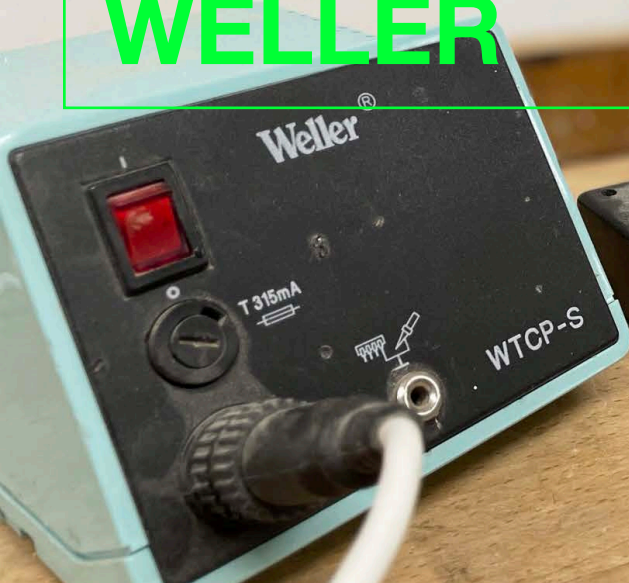

LÖTSTATION + DIV ELEKTRO- PRÜFGERÄTE WELLER