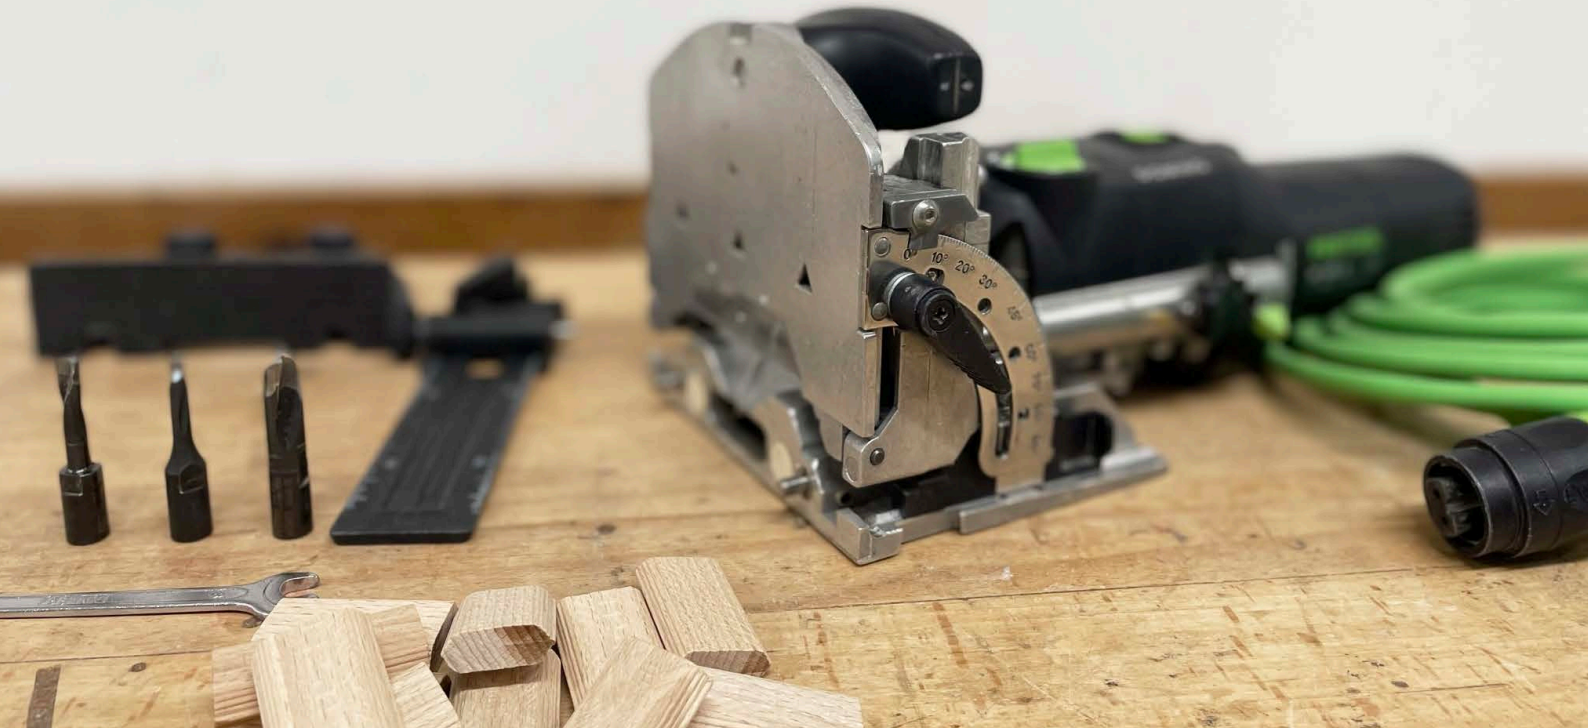

DÜBELFRÄSE FESTOOL DOMINO DF 500